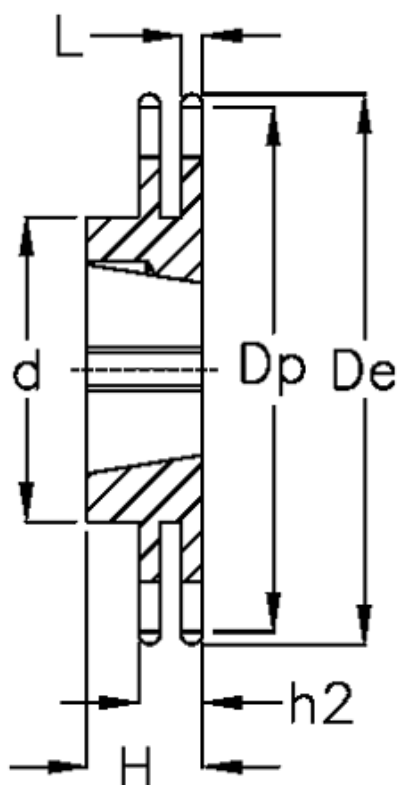

Article number: 616032008045

Description: Taperbored sprocket 16 B-2 Z=45 duplex
for bushing 3020

Measures

C = 2.5
d = 140
De = 377.1
Dp = 364.13
For bush = 3020
For chain size = 1" x 17,02 mm
For chain type = 16 B-2
H = 51

h2 = 47.7
Material = Stål
Number of teeth = 45